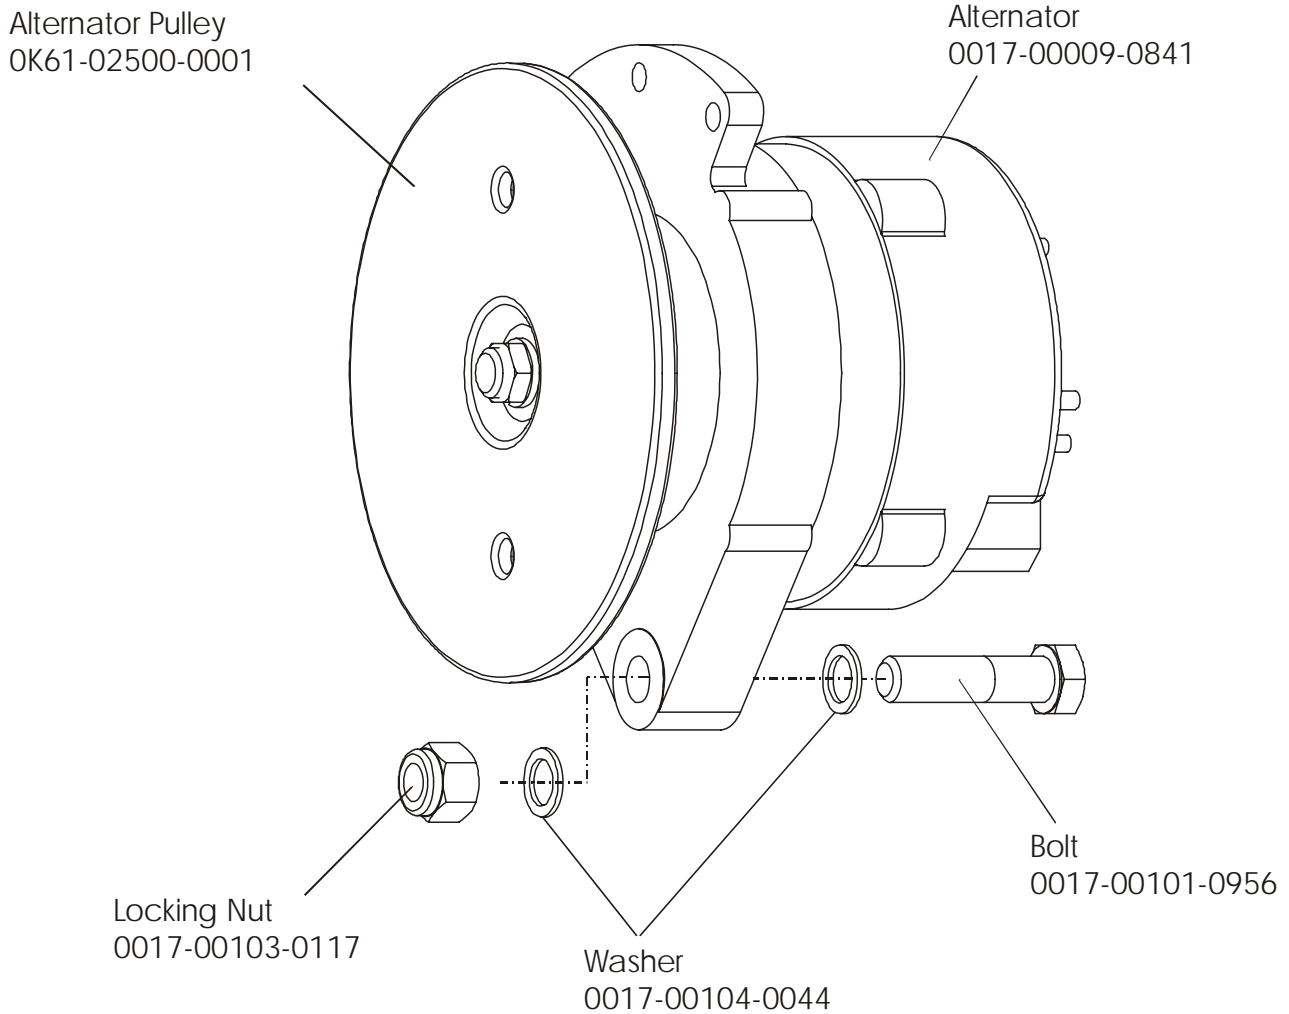

ARCTIC SILVER 95RWEZ
Alternator w/Pulley Assembly

95RWEZ-0100-01
S/N CZR100000 and UP

Assembly Number – AK63-00093-0000